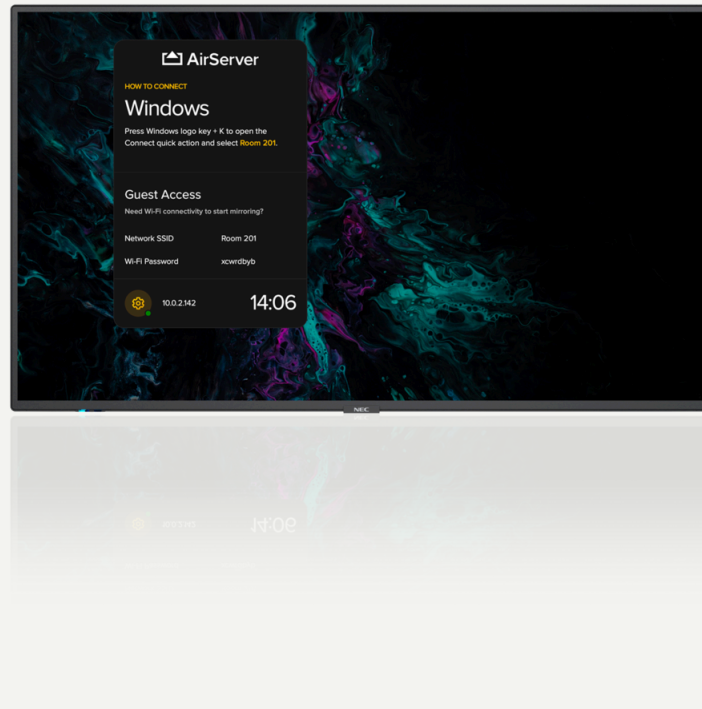

Écrans d'affichage dynamique Sharp

# SHARP/ NEC MULTISYNC M981 AIRSERVER

Perfect for meeting rooms and huddle spaces, the MultiSync AirServer models provide a sleek combination of intuitive screen sharing with professional display technology, supporting effortless collaboration.